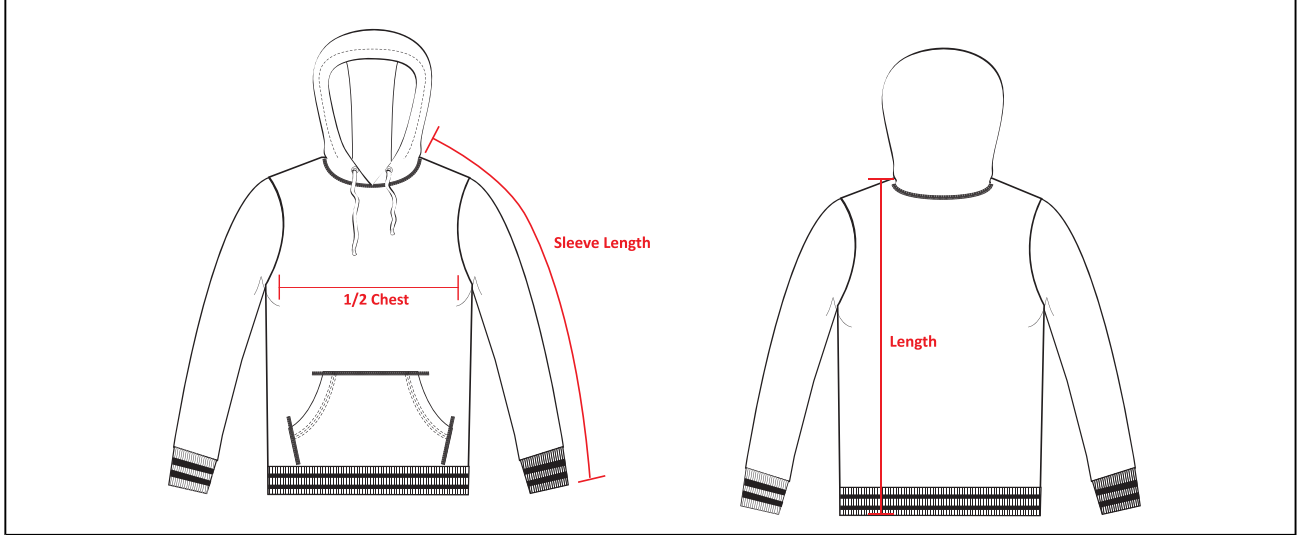

Hoodie - Size Specs

ITEM:		Style:	
PATTERN NO. :		StyleMark:	

SIZE	K2	K4	K6	K8	K10	K12	K14	XS	S	M	L	XL	2XL	3XL	4XL	5XL	6XL
New 1/2 Chest	33	36	39	42	45	47	49	51	53	56	59	62	65	68	72	76	80
LENGTH (HSP)	44	47	52	56	60	63	67	69	71	73	75	76	78	80	82	83	85
Sleeve Length (collar to cuff)	38	43	49	61	63.5	66	67.5	75	77	79	81	82	83	85	86	87	88

VER 27.01.2021

Size specs are a guide only. +/- 1-2cm tolerance.